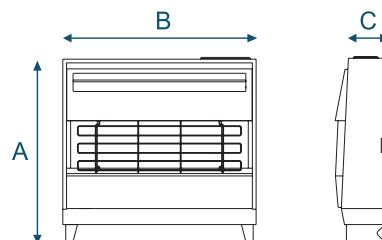

Chimney Requirements

Brick Chimney

Pre-fabricated Flue

Pre-cast Flue

A	B	C
622mm	660mm	196mm

Product Code	Model
A85034	Firegem Visa Highline Olive
A85035	Firegem Visa Highline Black/Brass
A85056	Firegem Visa Highline Black/Chrome
A85044	Firegem Visa Highline Electronic Black/Brass