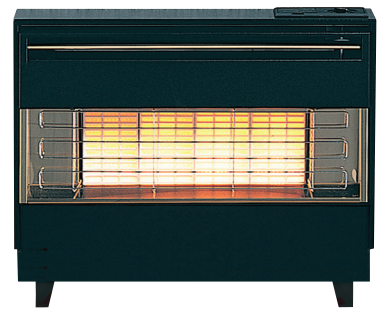

Firegem Visa Highline Black/Chrome

Firegem Visa Highline Olive

Firegem Visa Highline Black/Brass

Firegem Visa Highline Gas Fire

The Firegem Visa range offers the ultimate in safety, reliability and performance. Featuring heat exchanger technology and boasting 89% efficiency with a powerful 4.87kW heat output, this model features a top positioned heat control for ease of use. A special disabled control handle also comes as standard. Suitable for chimneys and precast flues, it is available in a range of colours and comes fitted with the RW Safeguard safety system for peace of mind.

Features:

- Powerful 4.87kW heat output
- 89% Efficient
- Fitted with heat exchanger technology
- Top manual control – 4 heat positions
- Electronic Ignition on A85044
- Fitted with RW Safeguard
- Disabled control handle
- Available in Olive, Black/Brass & Black/Chrome
- Suitable for natural gas

Chimney Requirements

Brick Chimney

Pre-fabricated Flue

Pre-cast Flue

A	B	C
622mm	660mm	196mm

Product Code	Model
A85034	Firegem Visa Highline Olive
A85035	Firegem Visa Highline Black/Brass
A85056	Firegem Visa Highline Black/Chrome
A85044	Firegem Visa Highline Electronic Black/Brass