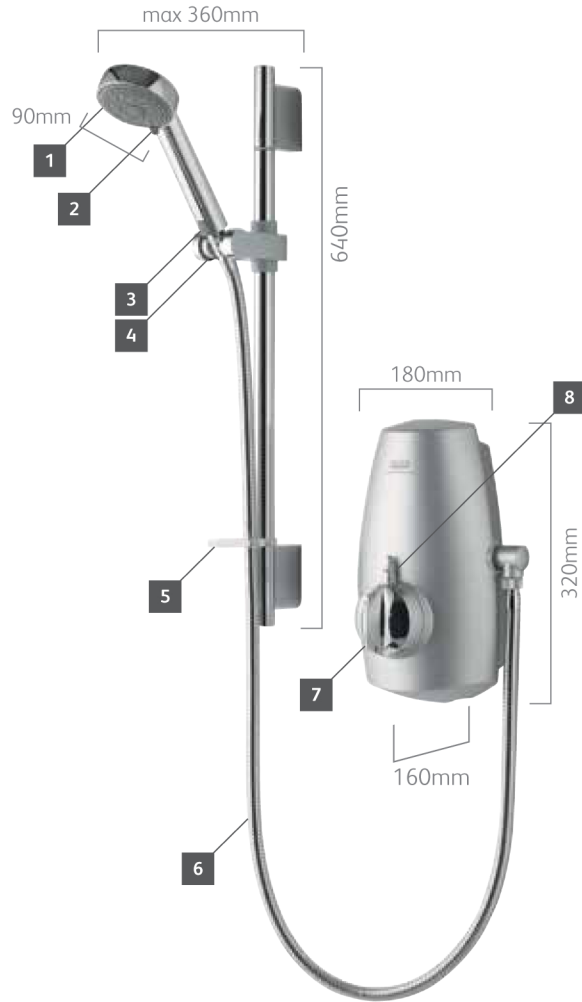

FEATURES AND PRICES

Aquastream™ Thermo

KEY FEATURES

- 1 Easy clean nozzles
- 2 Easy click spray selector
- 3 Anti-twist hose connector
- 4 Chrome pinch grip slider
- 5 Gel hanger
- 6 Chrome plated metal hose – length 1.5m
- 7 On/off flow control – two flow settings
- 8 Temperature control

AQUASTREAM Thermo

AVAILABLE IN
CHROME

Aquastream Thermo mixer power shower with adjustable head

813.40.01
† £565.00 £678.00 inc. VAT

AVAILABLE IN
WHITE

Aquastream Thermo mixer power shower with adjustable head

813.40.20
† £529.00 £634.80 inc. VAT

AVAILABLE IN
WHITE
CHROME

Aquastream Thermo mixer power shower with adjustable head

813.40.21
† £515.00 £618.00 inc. VAT

Shower head

Aquastream Thermo shower features:
90mm
Harmony head